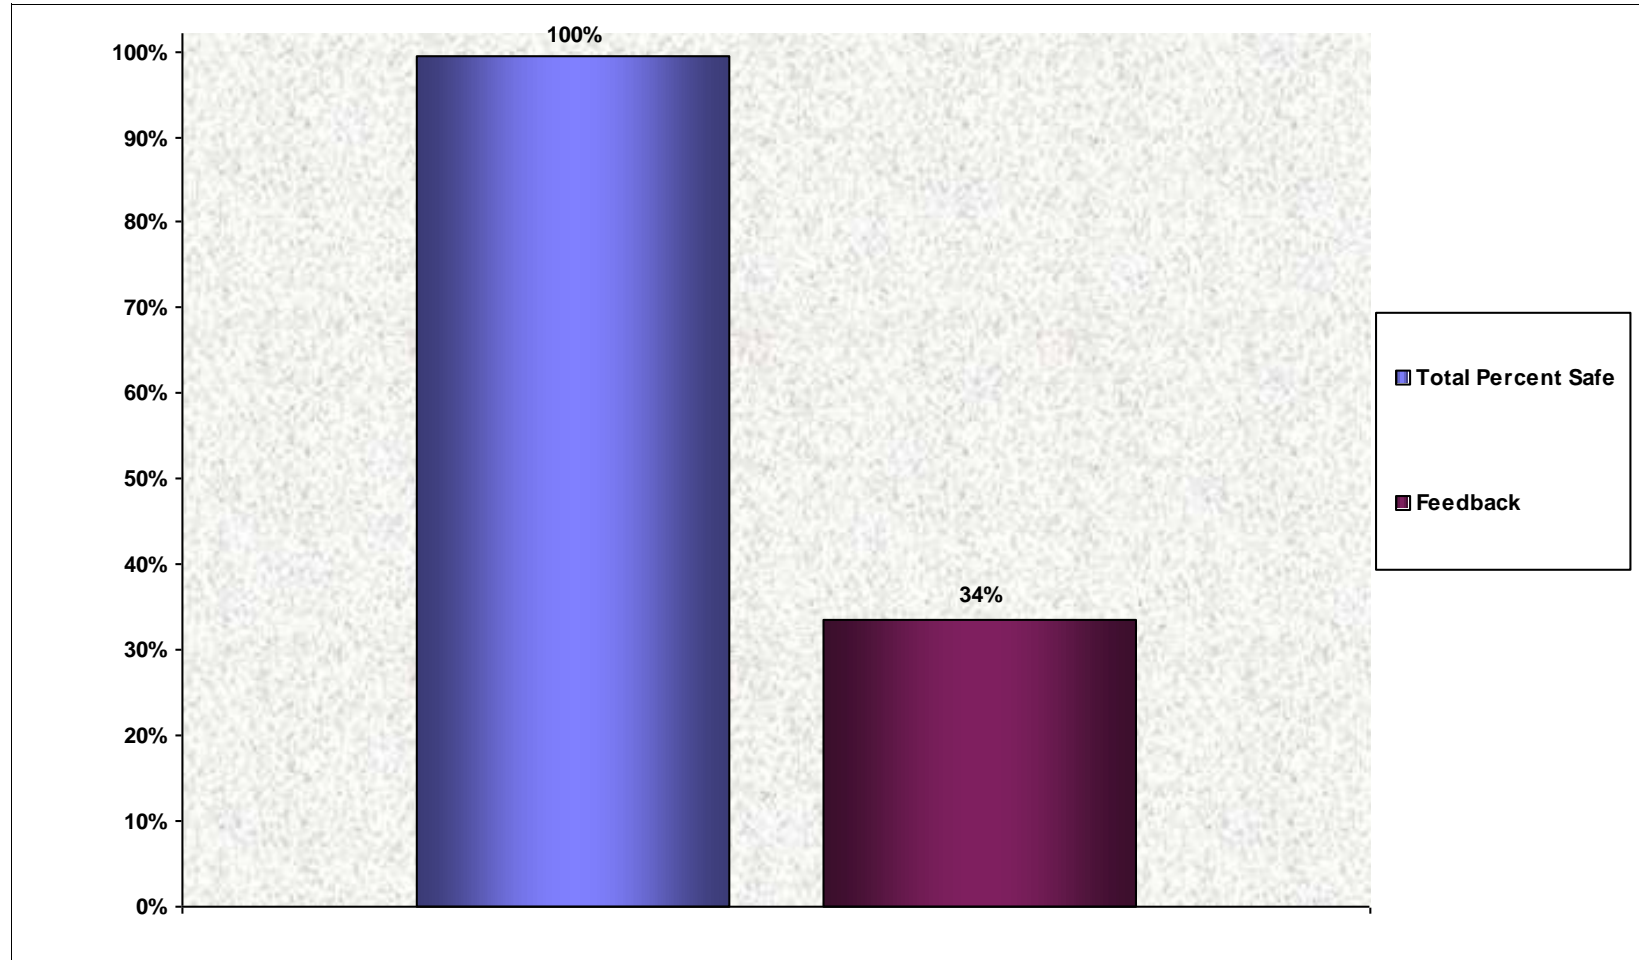

Overall Percent Safe

Total Cards: 134
Total Behaviors Observed: 2139
Percentage of Safe Cards: 96%
10-Sep-12

Copyright 1998 Moreno & Associates, Inc.

Location: Offshore/New Iberia/Helix
Personnel Observed: DII, Pneu Elect, Contractor
For the Dates 1/1/2012 Through 8/31/2012